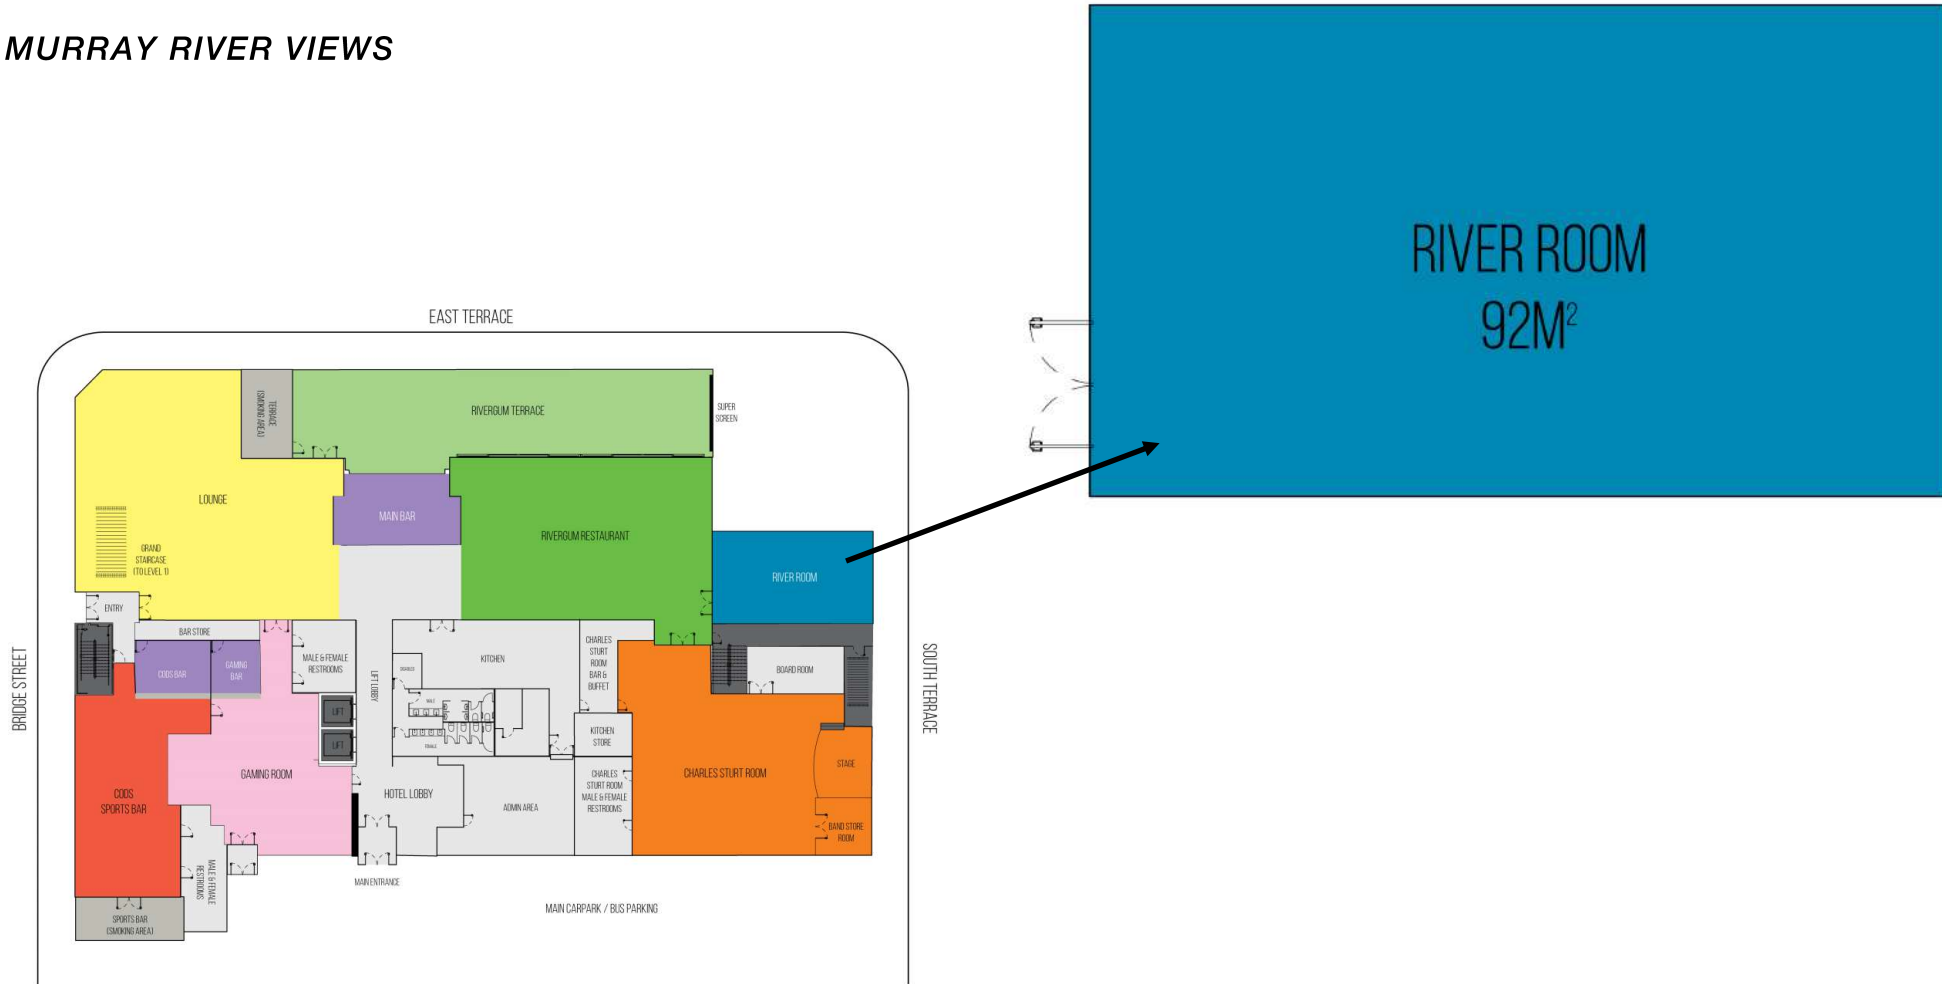

# VENUE – TERRACE

LOCATED ON THE GROUND FLOOR

ALFRESCO DINING FOR THE  
RIVERGUM RESTAURANT

PRIVATE ACCESS TO MAIN BAR

IN-BUILT SUPER SCREEN

# VENUE – CHARLES STURT ROOM

LOCATED ON THE GROUND FLOOR

PRIVATE BATHROOMS

PRIVATE BAR AND BUFFET

BOARD ROOM

PRIVATE STAFF OR BAND ROOM

IN-BUILT STAGE AND AV

# VENUE – RIVER ROOM

LOCATED ON THE GROUND FLOOR

IN-BUILT AV

MURRAY RIVER VIEWS

# VENUE – MURRAY ROOM & BALCONY

*LOCATED ON THE FIRST FLOOR*

*ACCESS VIA GUEST ELEVATORS OR  
GRAND STAIRCASE*

*PRIVATE ACCESS TO BALCONY*

*PRIVATE BATHROOMS*

*PRIVATE BAR AND BUFFET*

*PRIVATE STAFF OR BAND ROOM*