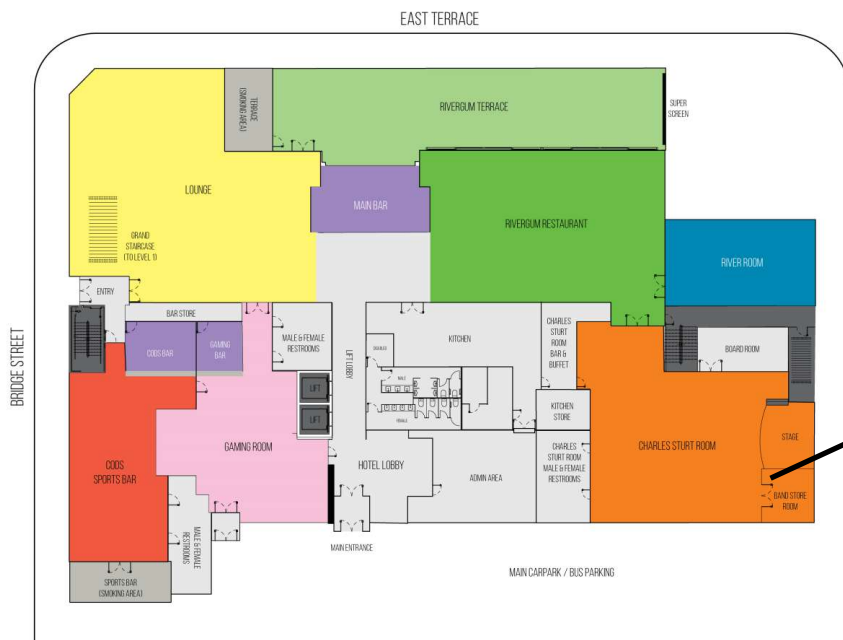

# VENUE – TERRACE

LOCATED ON THE GROUND FLOOR

ALFRESCO DINING FOR THE  
RIVERGUM RESTAURANT

PRIVATE ACCESS TO MAIN BAR

IN-BUILT SUPER SCREEN

# VENUE – CHARLES STURT ROOM

LOCATED ON THE GROUND FLOOR

PRIVATE BATHROOMS

PRIVATE BAR AND BUFFET

BOARD ROOM

PRIVATE STAFF OR BAND ROOM

IN-BUILT STAGE AND AV

# VENUE – RIVER ROOM

LOCATED ON THE GROUND FLOOR

IN-BUILT AV

MURRAY RIVER VIEWS

# VENUE – MURRAY ROOM & BALCONY

*LOCATED ON THE FIRST FLOOR*

*ACCESS VIA GUEST ELEVATORS OR  
GRAND STAIRCASE*

*PRIVATE ACCESS TO BALCONY*

*PRIVATE BATHROOMS*

*PRIVATE BAR AND BUFFET*

*PRIVATE STAFF OR BAND ROOM*