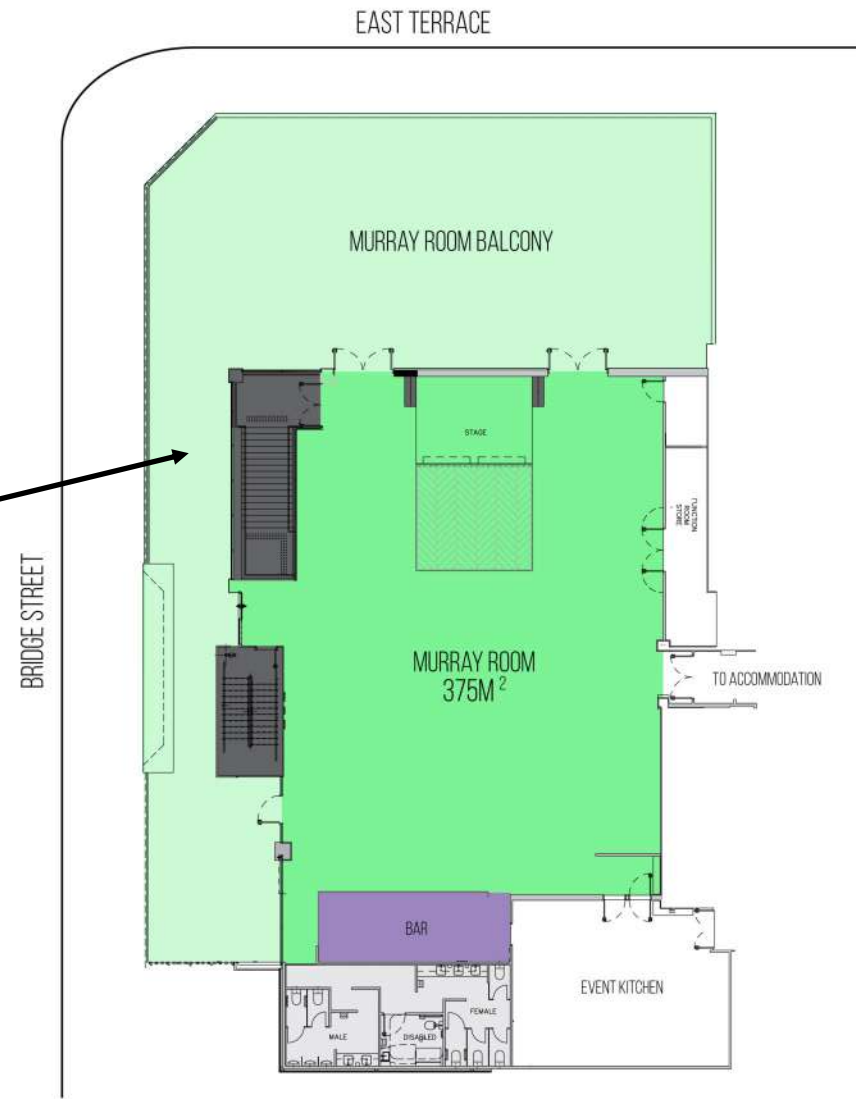

VENUE – MURRAY ROOM & BALCONY

LOCATED ON THE FIRST FLOOR

*ACCESS VIA GUEST ELEVATORS OR
GRAND STAIRCASE*

PRIVATE ACCESS TO BALCONY

PRIVATE BATHROOMS

PRIVATE BAR AND BUFFET

PRIVATE STAFF OR BAND ROOM

IN-BUILT STAGE AND AV