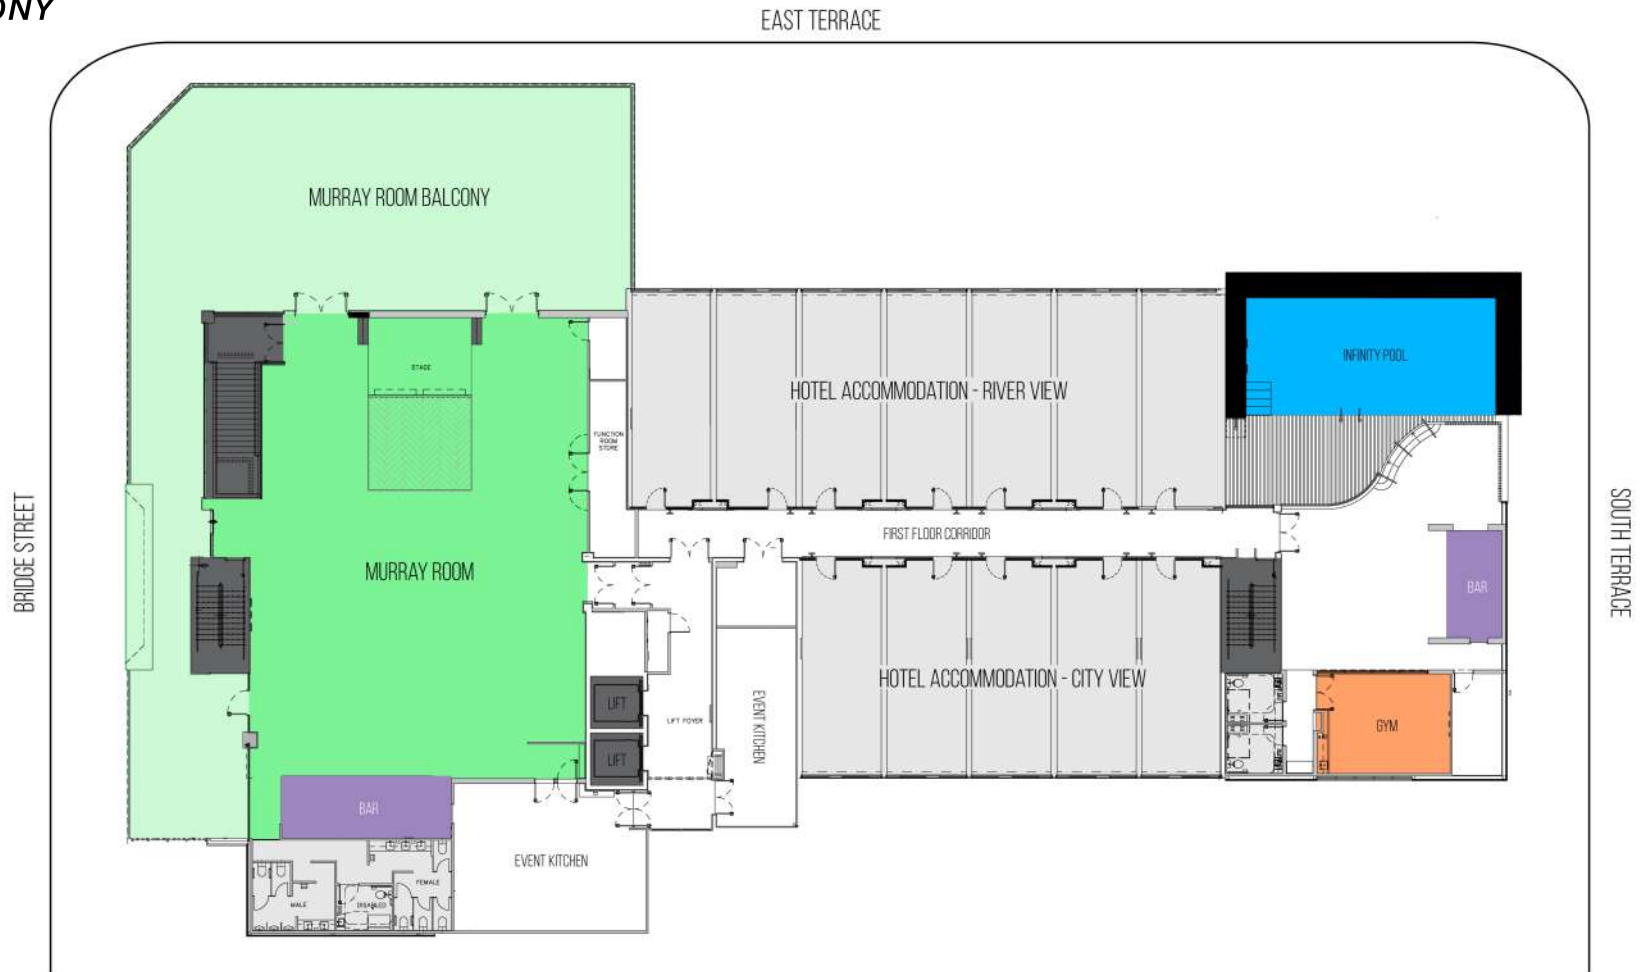

BOARDROOM

RIVER ROOM

# BRIDGEPORT – FIRST FLOOR

MURRAY ROOM

MURRAY ROOM BALCONY

INFINITY POOL & BAR

LEVEL 1 HOTEL

ACCOMMODATION

# VENUE – TERRACE

LOCATED ON THE GROUND FLOOR

ALFRESCO DINING FOR THE  
RIVERGUM RESTAURANT

PRIVATE ACCESS TO MAIN BAR

IN-BUILT SUPER SCREEN

# VENUE – CHARLES STURT ROOM

LOCATED ON THE GROUND FLOOR

PRIVATE BATHROOMS

PRIVATE BAR AND BUFFET

BOARD ROOM

PRIVATE STAFF OR BAND ROOM

IN-BUILT STAGE AND AV