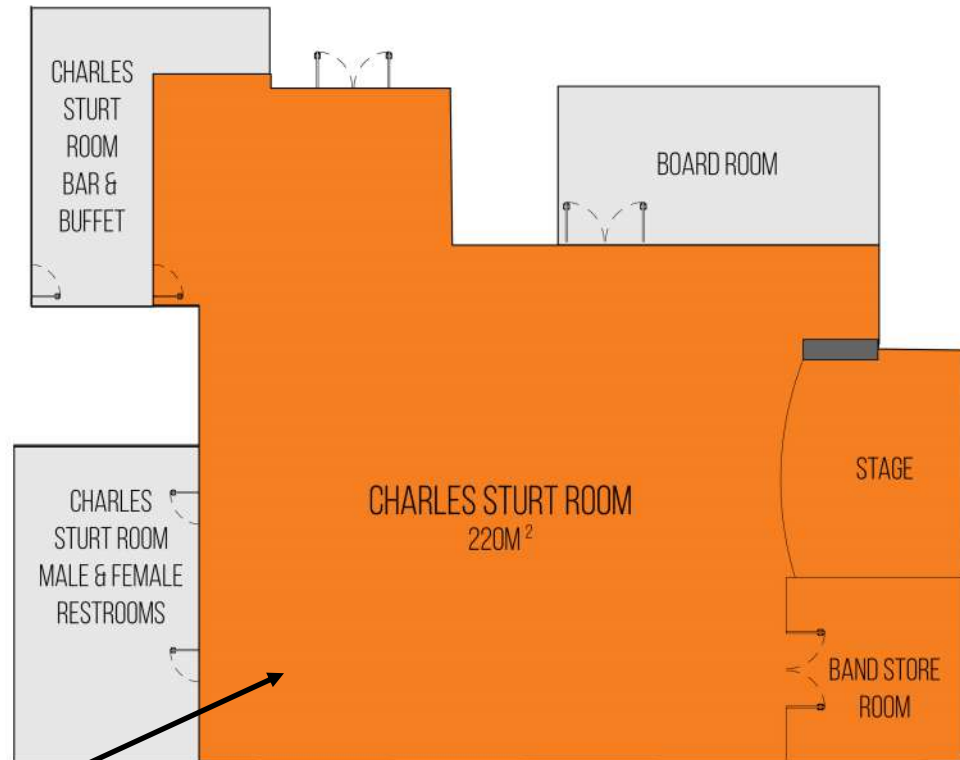

BOARDROOM

RIVER ROOM

# VENUE – CHARLES STURT ROOM

LOCATED ON THE GROUND FLOOR

PRIVATE BATHROOMS

PRIVATE BAR AND BUFFET

BOARD ROOM

PRIVATE STAFF OR BAND ROOM

IN-BUILT STAGE AND AV

# VENUE – RIVER ROOM

LOCATED ON THE GROUND FLOOR

IN-BUILT AV

MURRAY RIVER VIEWS

# VENUE – MURRAY ROOM & BALCONY

*LOCATED ON THE FIRST FLOOR*

*ACCESS VIA GUEST ELEVATORS OR  
GRAND STAIRCASE*

*PRIVATE ACCESS TO BALCONY*

*PRIVATE BATHROOMS*

*PRIVATE BAR AND BUFFET*

*PRIVATE STAFF OR BAND ROOM*