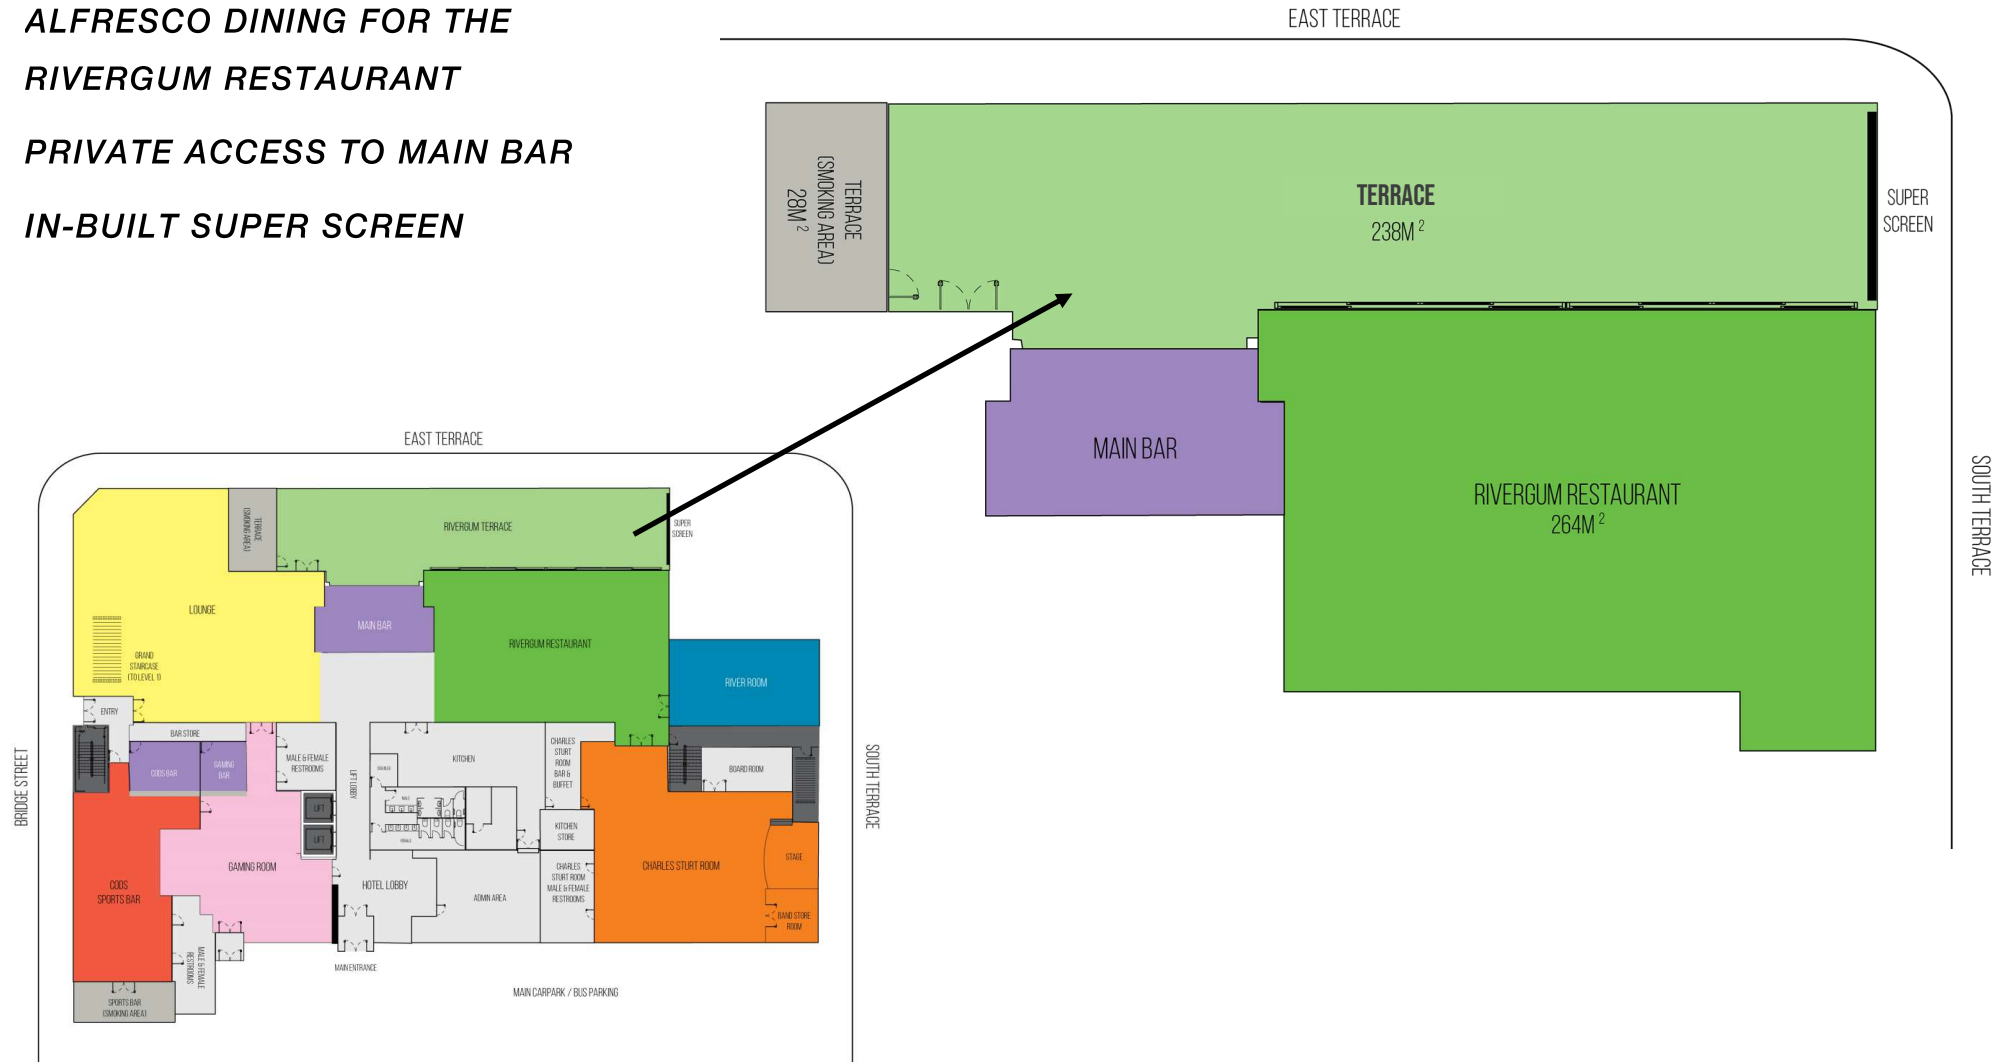

BOARDROOM

RIVER ROOM

# BRIDGEPORT – FIRST FLOOR

MURRAY ROOM

MURRAY ROOM BALCONY

INFINITY POOL & BAR

LEVEL 1 HOTEL

ACCOMMODATION

# VENUE – TERRACE

LOCATED ON THE GROUND FLOOR

ALFRESCO DINING FOR THE  
RIVERGUM RESTAURANT

PRIVATE ACCESS TO MAIN BAR

IN-BUILT SUPER SCREEN

# VENUE – RIVER ROOM

LOCATED ON THE GROUND FLOOR

IN-BUILT AV

MURRAY RIVER VIEWS